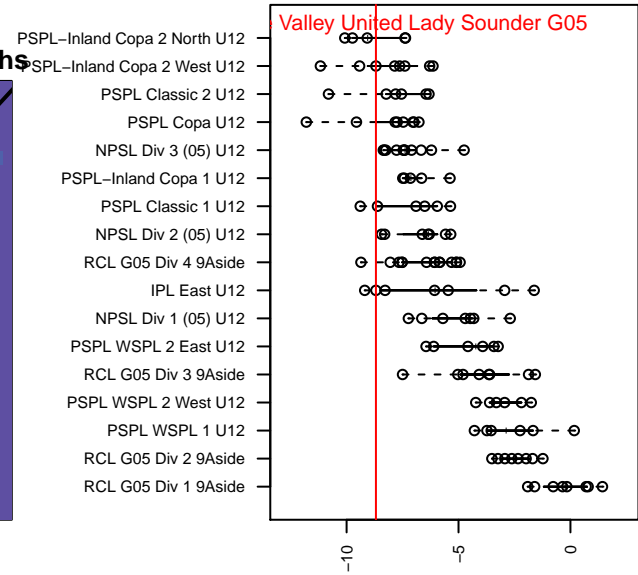

Wenatchee Valley United Lady Sounder G05

Wenatchee, WA
 G05 total strength=328
 attack=0.33 defense=0.11
 fall league = PSPL–Inland Copa 2 West U12

alt names used:
 UNITED SC Lady Sounders

Venues played:
 2016 PSPL–Inland Copa 2 West U12

Wenatchee Valley United Lady Sounder G05
 Dots are actual minus expected GF (blue circles) and GA (red triangles).
 Blue line is smoothed change in attack strength. Red is smoothed change in defense strength.

**attack and defense variance (black dot)
relative to other teams
and top 10 in region**

**attack and defense rating
relative to others at age
and all opponents in last 13 months**

Performance relative to 13 month average