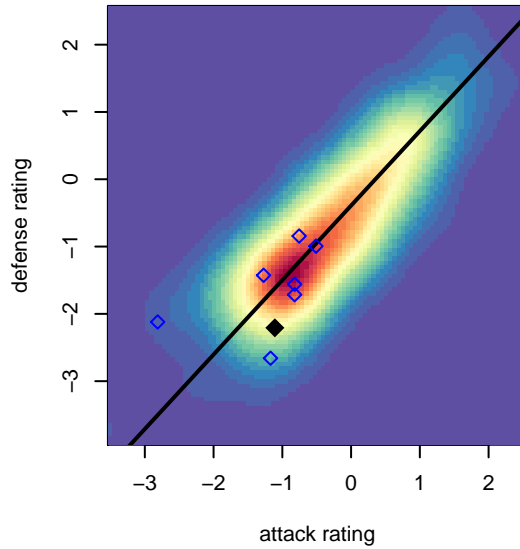

Wenatchee Valley United Lady Sounder G05

Wenatchee, WA
 G05 total strength=328
 attack=0.33 defense=0.11
 fall league = PSPL–Inland Copa 2 West U12

alt names used:
 UNITED SC Lady Sounders

Venues played:
 2016 PSPL–Inland Copa 2 West U12

Wenatchee Valley United Lady Sounder G05
 Dots are actual minus expected GF (blue circles) and GA (red triangles).
 Blue line is smoothed change in attack strength. Red is smoothed change in defense strength.

**attack and defense variance (black dot)
relative to other teams
and top 10 in region**

**attack and defense rating
relative to others at age
and all opponents in last 13 months**

Performance relative to 13 month average